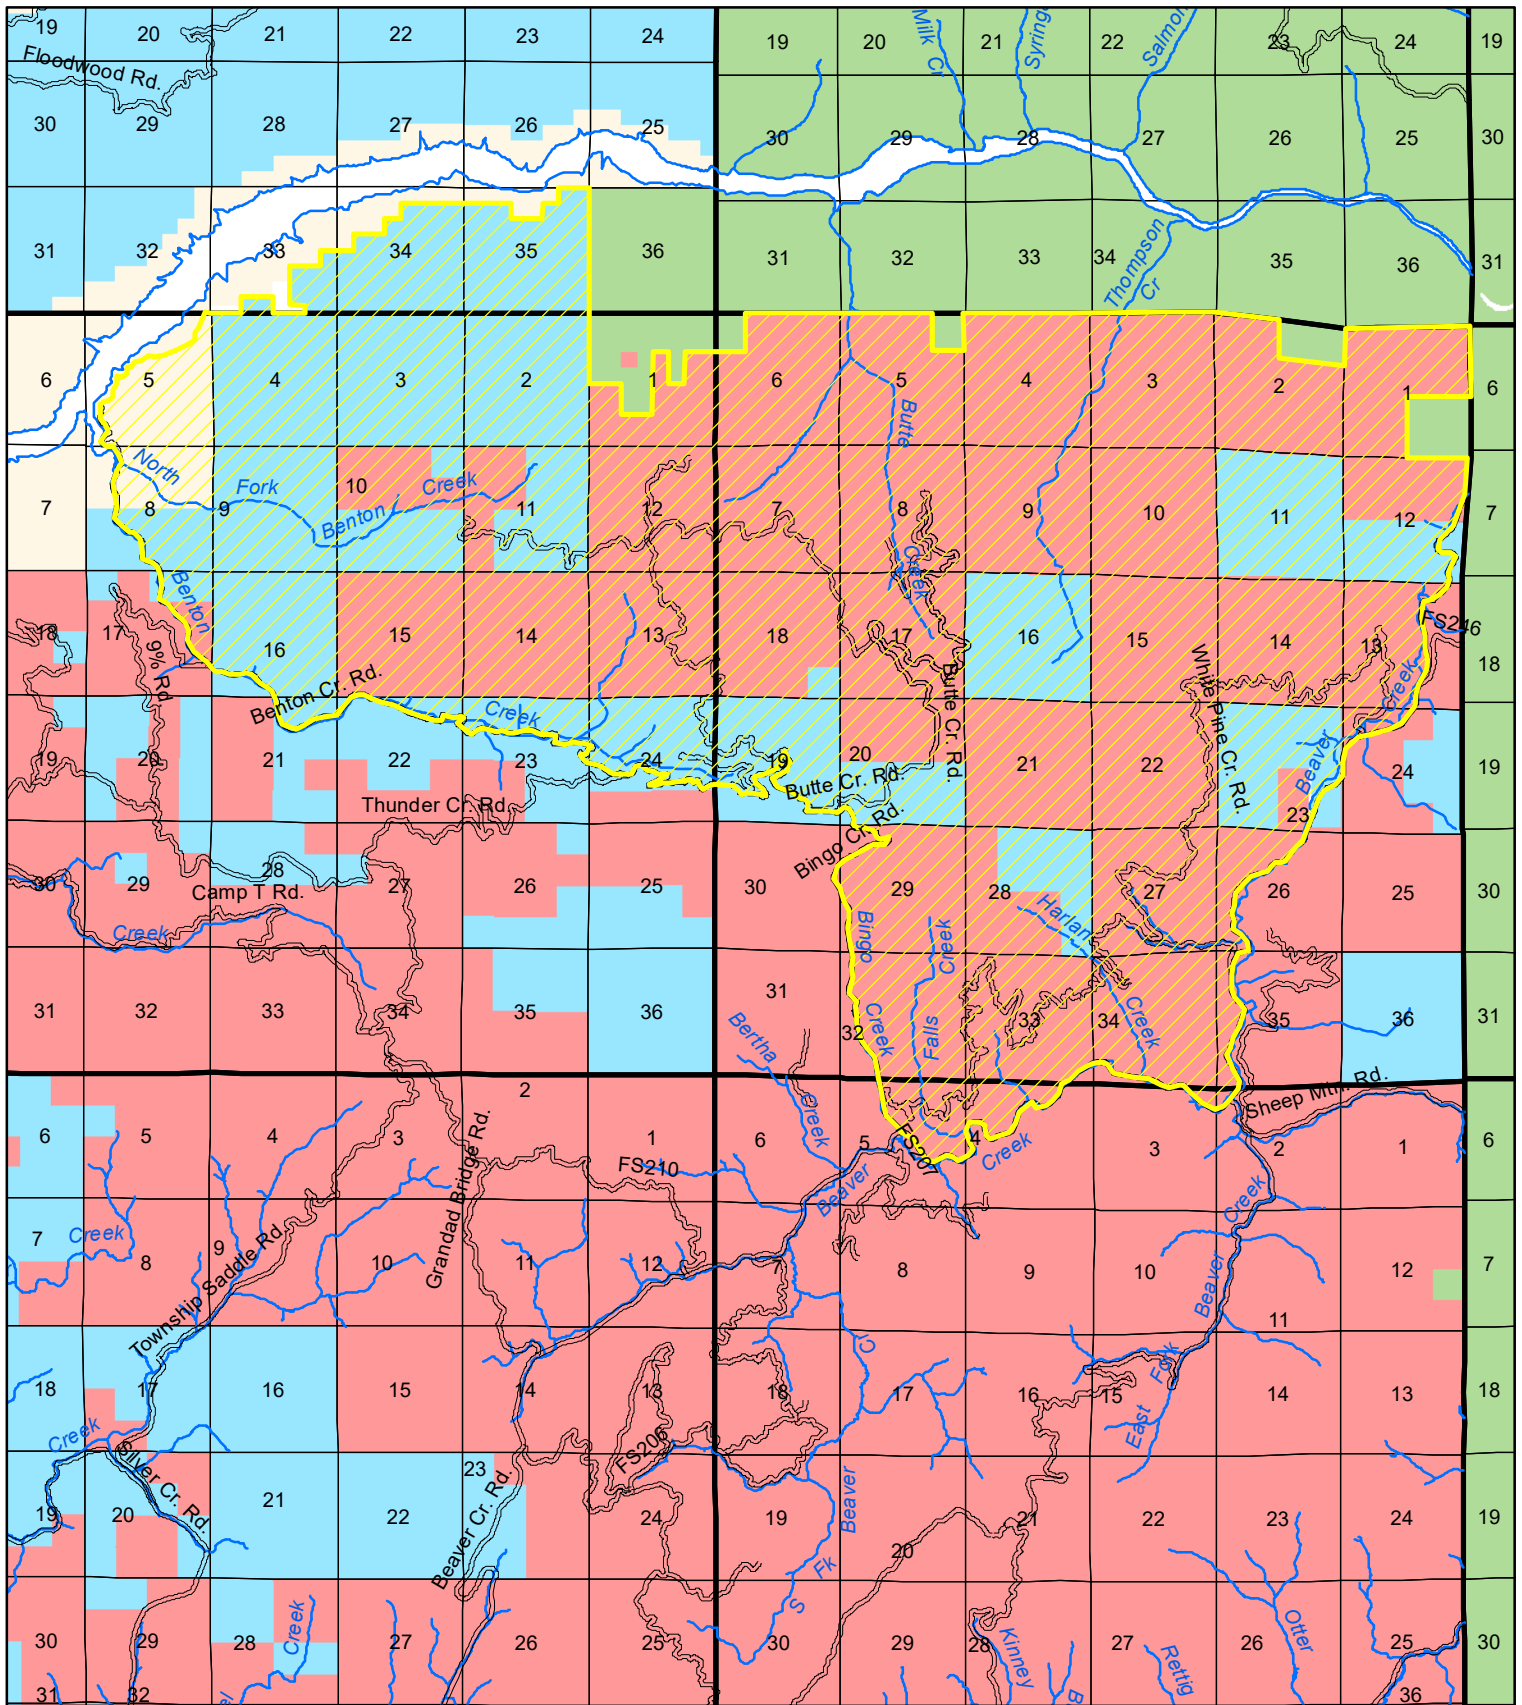

Temporary Road Closure of Bingo Creek Road

PotlatchDeltic and Idaho Department of Lands jointly announce a temporary road closure of the Bingo Creek Road and all its tributaries, to all recreational activities and public entry. The closure is attributed to extremely heavy commercial traffic. Both landowners will be implementing multiple large-scale salvage logging operations along with other emergency forest management activities due to the recent wildland fires in the area.

The Bingo Creek Road is a narrow one-lane low volume road that will be unsafe for public use during this time. The road closure will begin Tuesday September 7th and last until December 31st, 2021.

Bingo Creek Road Temporary Closure 9/7/21 - 12/31/21

- Closure Area
- PotlatchDeltic Forest Holding, Inc
- Idaho Department of Lands

September 2, 2021